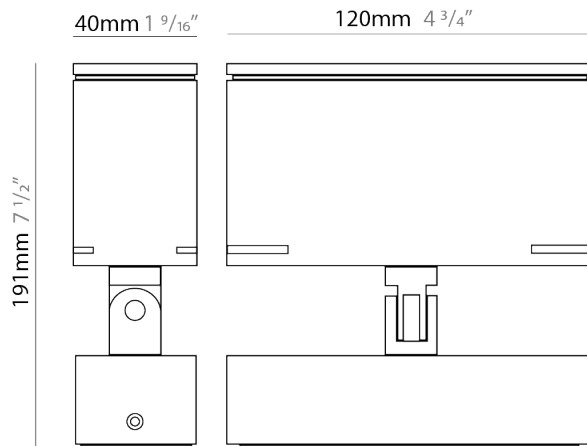

1. To build a product code in our configurator select the specify button on the base model # product page
2. To build a manual product code on this datasheet choose from the options listed below in blue font and add the suffix to the base model #

GENERAL

Series: Target
Brand: Platek
Division: Exterior
Mounting Type: Surface
Mounting Location: Above Ground
Subcategory: Flood

PHYSICAL

Shape: Rectangle
Length (mm): 120
Length (in): 4 ³/₄
Width (mm): 40
Width (in): 1 ⁹/₁₆
Height (mm): 191
Height (in): 7 ¹/₂
Light Distribution: Adjustable / Direct
Screws: A4 stainless steel
Diffuser: Clear tempered glass
Fixture Finish: [BLK / WHI / GRY / COR / ANT / BRZ](#)
Fixture Material: Aluminum Die Cast

ELECTRICAL

Lamp Type: LED
Input Wattage (W): 10
Total Output Wattage (W): 8
Dimming: Non-Dimmable
Driver Included: Yes
Driver Location: Integrated
Driver Type: Constant Current - 120Vac
Driver Class: Class 2
Input Voltage (V): 120 - 277
Constant Current (mA): 700
Upon Request: Integral: Phase dimming 120Vac / Non-dimming 120/277Vac / Remote: 0-10Vdc dimming

LED

Number of LEDs: 4
Color Temperature (°K): [3000 / 4000](#)
Max. Delivered Lumen (lm): 725-790 / 755-820
Nominal Lumen (lm): 1000 / 1040
CRI: >80 CRI
Lamp Life (hrs): 60000

OPTICAL

Optic°: [9 / 24 / 48 / ELL](#)
Adjustability: Rotational 330°; Tilt 90°

RATINGS AND CERTIFICATIONS

Certified By: Certified for North American Standards
IP rating: IP66
IK Rating: IK08
Bug Rating: B1 U0 G0