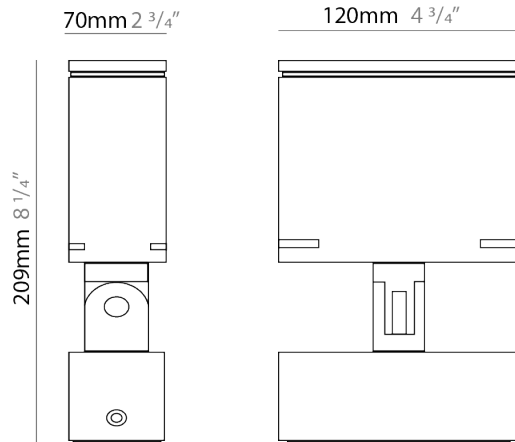

PROJECT
TYPE
SPECIFIER
QUANTITY
DATE

TARGET SURFACE

E9F233- -
base number   Finish   Lens
                         Options   Options

1. To build a product code in our configurator select the specify button on the base model # product page
2. To build a manual product code on this datasheet choose from the options listed below in blue font and add the suffix to the base model #

GENERAL

Series: Target
Brand: Platek
Division: Exterior
Mounting Type: Surface
Mounting Location: Above Ground
Subcategory: Flood

PHYSICAL

Shape: Rectangle
Length (mm): 120
Length (in): 4 3/4
Width (mm): 70
Width (in): 2 3/4
Height (mm): 213
Height (in): 8 3/8
Light Distribution: Adjustable / Direct
Screws: A4 stainless steel
Diffuser: Clear tempered glass
Fixture Finish: [BLK / WHI / GRY / COR / ANT / BRZ](#)
Fixture Material: Aluminum Die Cast
Cable Details: 2000mm Cable

ELECTRICAL

Lamp Type: LED
Total Output Wattage (W): 16
Dimming: DMX
Driver Included: No
Driver Location: Remote
Driver Type: Constant Current - Universal
Driver Class: Class 2
Input Voltage (V): 120 - 277
Constant Current (MA): 700

LED

Number of LEDs: 8
Color Temperature (°K): RGBW
CRI: >80 CRI
Lamp Life (hrs): 60000
Special LEDs offerings: RGBW

OPTICAL

Optic°: [9 / 24 / 48 / ELL](#)
Adjustability: Rotational 330°; Tilt 90°

RATINGS AND CERTIFICATIONS

Certified By: Certified for North American Standards
IP Rating: IP66
IK Rating: IK08
Bug Rating: B1 U0 G0